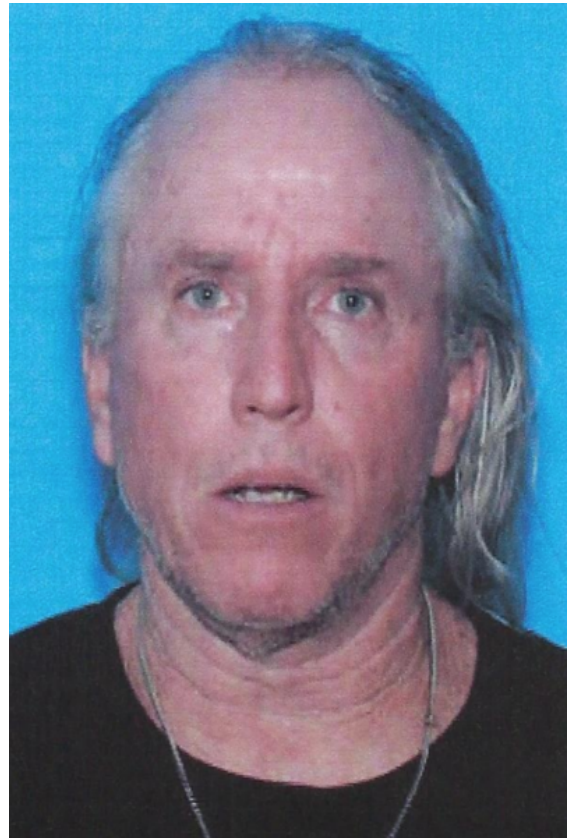

# SHERIFF'S OFFICE

## JEFFERSON COUNTY, AL

### **James Alan Gilliland**

**Missing Since:** June 4, 2020

**Missing From:** Last seen at a convenience store located at 5036 Birmingham Rd, Sylvan Springs

**Age:** 50 years old

**Sex:** Male

**Race:** Caucasian

**Hair Color:** Grey

**Eye Color:** Green

**Height:** 5'8"

**Weight:**

**Detailed Description:** Gilliland was last seen driving a silver 2000 Cadillac Catera. The vehicle has a sunroof, spoiler, and black leather interior. Gilliland had not obtained a tag for the vehicle as of this date. His last known contact was on June 4, 2020 from a convenience store located at 5036 Birmingham Rd, Sylvan Springs. At that time, Gilliland told family members that a "woman had stolen his vehicle." Sgt. Roger Morris is the detective assigned to the case and his number is 205-481-4210 or 205-325-1450.